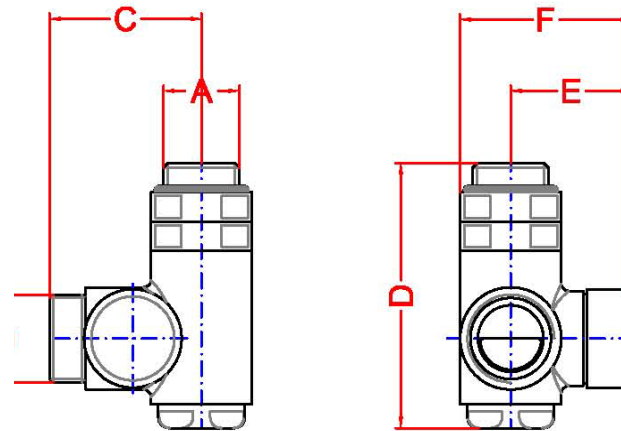

## Dual Fuel TRV Valves

TAP

A	B	C	D	E	F
½"	24-19mm	42mm	72.5mm	53mm	40mm

LOCKSHIELD

A	B	C	D	E	F
½"	24-19mm	42mm	72.5mm	34mm	48mm

THERMOSTATIC HEAD

M30x1.5