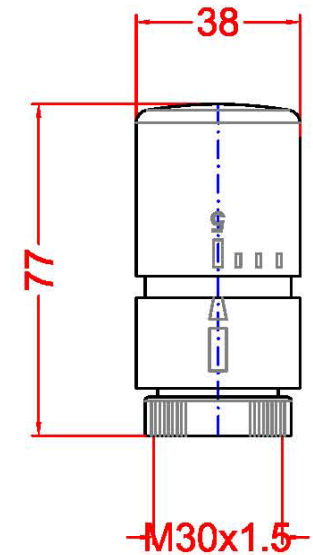

## Dual Fuel TRV Valves

TAP

A	B	C	D	E	F
½"	24-19mm	42mm	72.5mm	53mm	40mm

LOCKSHIELD

A	B	C	D	E	F
½"	24-19mm	42mm	72.5mm	34mm	48mm

THERMOSTATIC HEAD

M30x1.5