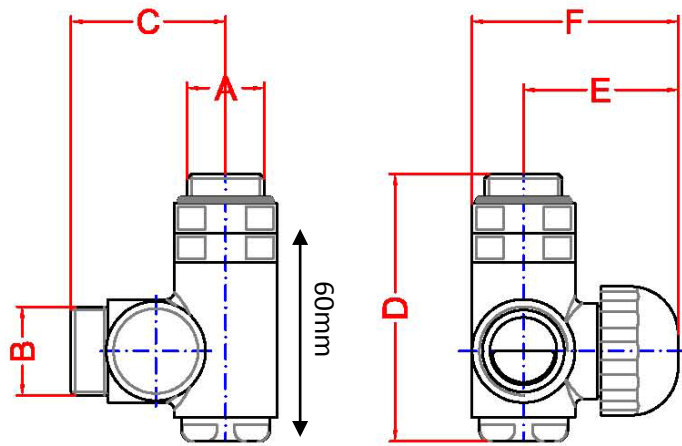

## Dual Fuel TRV Valves

TAP

A	B	C	D	E	F
½"	24-19mm	42mm	72.5mm	53mm	40mm

LOCKSHIELD

A	B	C	D	E	F
½"	24-19mm	42mm	72.5mm	34mm	48mm

THERMOSTATIC HEAD

M30x1.5